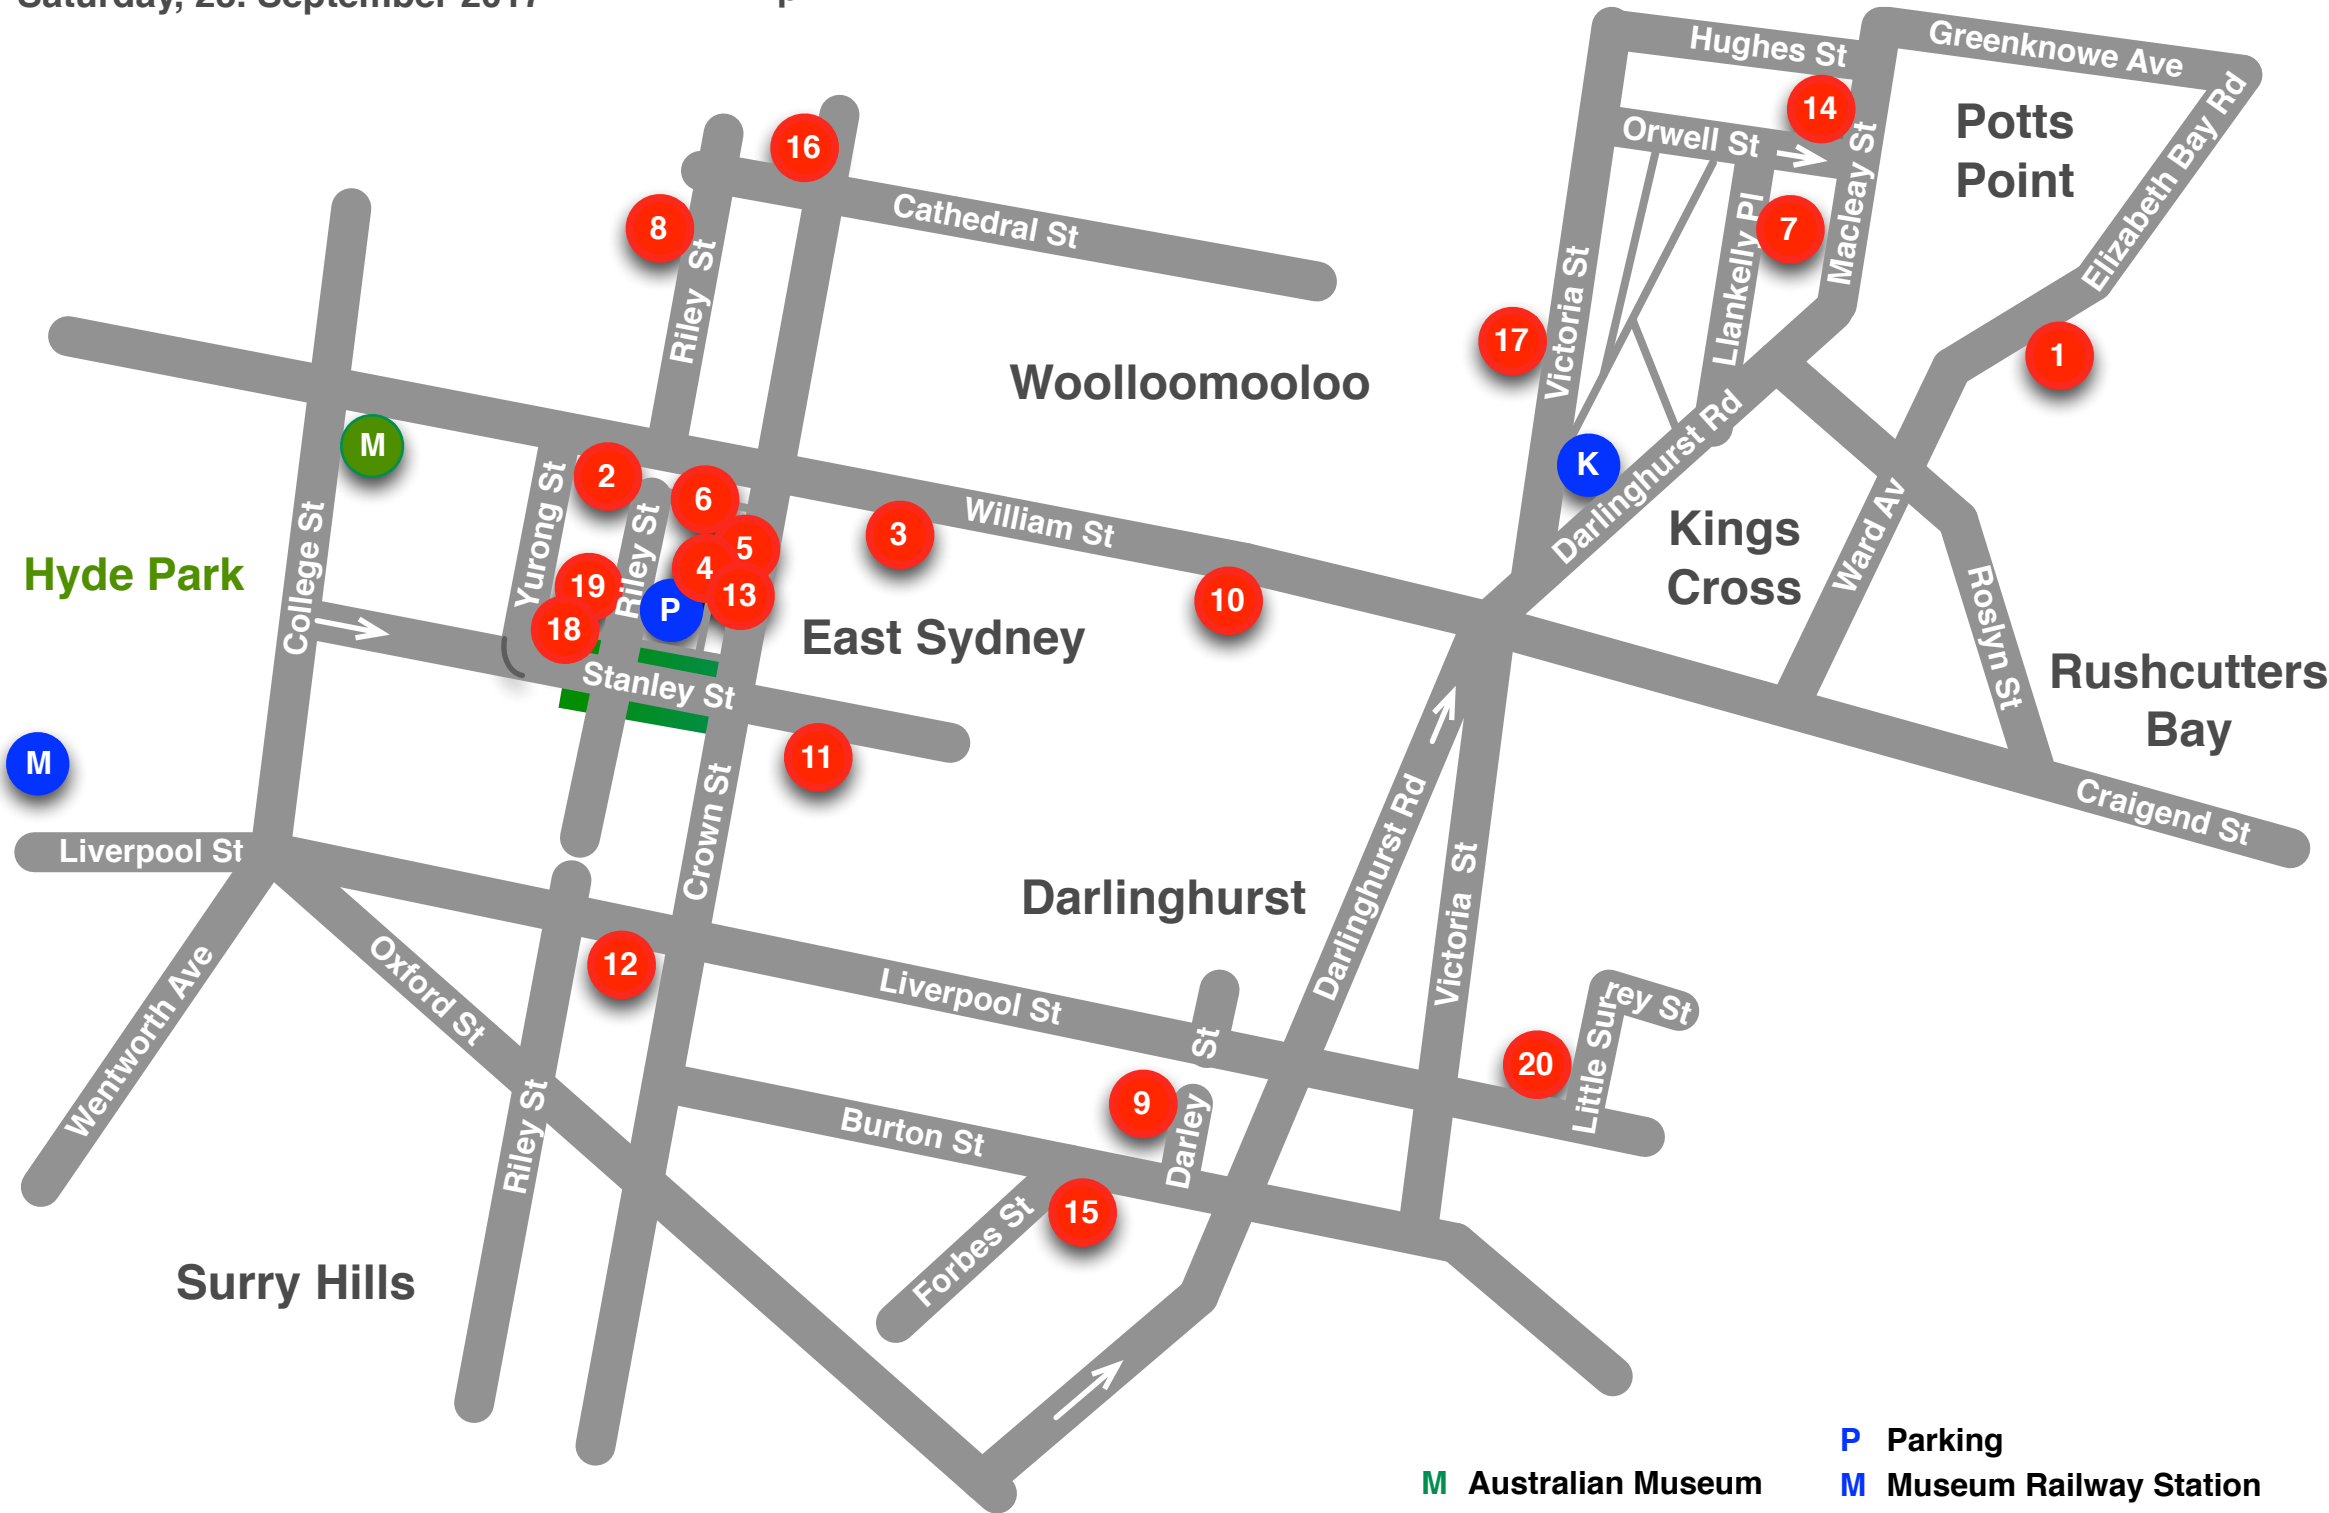

# Sydney East Art Walk

Saturday, 23. September 2017 12 - 4 pm

1. **Alaska Projects**, L2 Kings X Car Park  
9A Elizabeth Bay Road, Elizabeth Bay
2. **ARO Gallery**  
51 William Street, Darlinghurst
3. **Australian Design centre**  
101 - 105 William Street, Darlinghurst
4. **BackStage Project Space CDGallery**  
Crown Lane - Rear 99 Crown Street
5. **Conny Dietzschold Gallery**  
99 Crown Street, East Sydney
6. **Chalk Horse**  
301A, L3, 77-83 William Str, Darlinghurst
7. **The Cross Art Projects**  
8 Lankelly Place, Kings Cross
8. **Firstdraft**  
13-17 Riley Street, Woolloomooloo
9. **Gallery 9**  
9 Darley Street, Darlinghurst
10. **King Street Gallery on William**  
177 William Street, Darlinghurst
11. **Kronberg Wright Artists Projects**  
91 Stanley Street, East Sydney
12. **Liverpool Street Gallery**  
243a Liverpool Street, East Sydney
13. **Mansfield Ceramics Gallery**  
269 Darlinghurst Road, Darlinghurst
14. **Minerva Gallery**  
4/111 Macleay Street, Potts Point
15. **National Art School - NAS Gallery**  
Forbes Street, Darlinghurst
16. **Soho Galleries**  
104 Cathedral Street, Woolloomooloo
17. **Stacks Projects**  
191 Victoria Street, Potts Point
18. **Stanley Street Gallery**  
52-54 Stanley Street, East Sydney
19. **Watters Gallery**  
109 Riley Street, East Sydney
20. **Yuill Crowley**, Suite 1.01 Exchange  
318 Liverpool Street, Darlinghurst

- M Australian Museum
- Cafes & Restaurants
- M Museum Railway Station
- K Kings Cross Railway Station

[www.sydneyearstartwalk.info](http://www.sydneyearstartwalk.info)