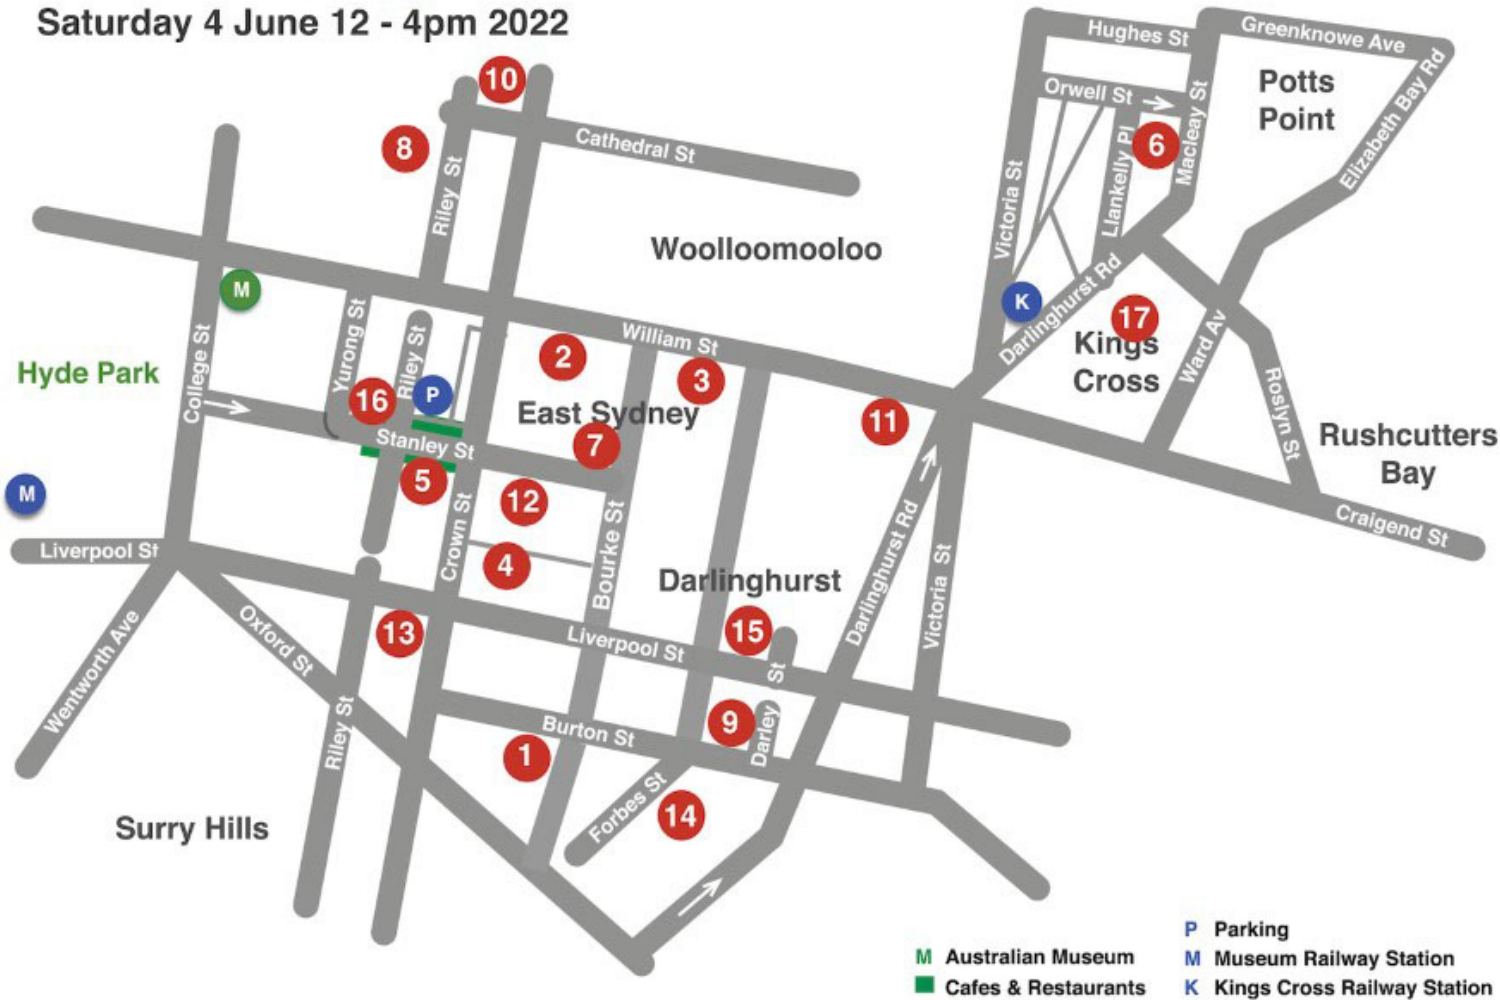

East Sydney Art Walk

Saturday 4 June 12 - 4pm 2022

1. **APY Gallery**
45 Burton Street, East Sydney
2. **Australian Design Centre**
101 - 115 William Street, Darlinghurst
3. **Chalk Horse**
167 William Street, East Sydney
4. **CHAUFFEUR**
3 Liverpool Lane, Darlinghurst
5. **COMA**
1st Floor, 71-73 Stanley Street East Sydney
6. **The Cross Art Projects**
8 Llankelly Place, Kings Cross
7. **Disorder Gallery**
Door 108, Corner of Stanley Street and Bourke Street, East Sydney
8. **Firstdraft**
13-17 Riley Street, Woolloomooloo
9. **Gallery 9**
9 Darley Street, Darlinghurst
10. **Jerico Contemporary**
94 Cathedral Street, Woolloomooloo
11. **King Street Gallery on William**
177 William Street, Darlinghurst
12. **KRONENBERG MAIS WRIGHT**
91 Stanley Street, East Sydney
13. **Liverpool Street Gallery**
243a Liverpool Street, East Sydney
14. **National Art School**
Cnr Forbes St & Burton St, Darlinghurst
15. **Robin Gibson Gallery**
278 Liverpool Street, Darlinghurst
16. **Stanley Street Gallery**
52-54 Stanley Street, East Sydney
17. **STATION**
Suite 201, 20 Bayswater Road, Potts Point