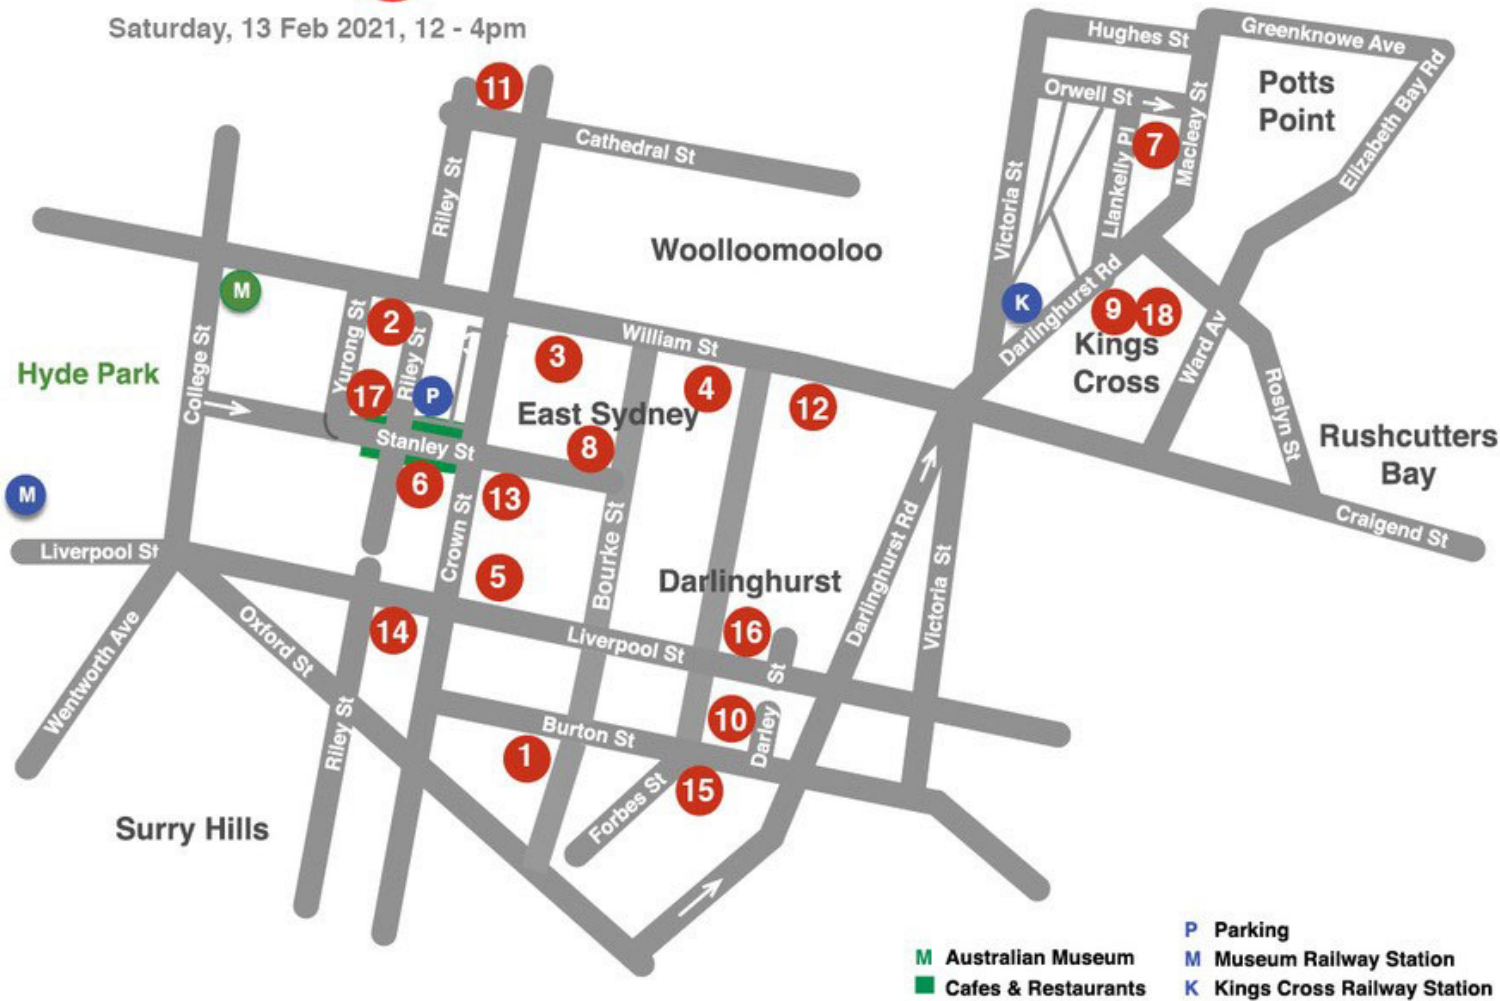

Sydney East Art Walk

Saturday, 13 Feb 2021, 12 - 4pm

1. **APY Gallery**
45 Burton Street, East Sydney
2. **ARO**
51 William Street, East Sydney
3. **Australian Design Centre**
101 - 115 William Street, Darlinghurst
4. **Chalk Horse**
167 William Street, East Sydney
5. **CHAUFFEUR**
1/222 Liverpool Street, Darlinghurst
6. **COMA**
1st Floor, 71-73 Stanley Street East Sydney
7. **The Cross Art Projects**
8 Lankelly Place, Kings Cross
8. **Disorder Gallery**
Door 108, Corner of Stanley Street and Bourke Street, East Sydney
9. **Fine Arts, Sydney**
Suites 204 & 205, 20-22 Bayswater Road Potts Point
10. **Gallery 9**
9 Darley Street, Darlinghurst
11. **Jerico Contemporary**
94 Cathedral Street, Woolloomooloo
12. **King Street Gallery on William**
177 William Street, East Sydney
13. **KRONENBERG MAIS WRIGHT**
91 Stanley Street, East Sydney
14. **Liverpool Street Gallery**
243a Liverpool Street, East Sydney
15. **National Art School**
Cnr Forbes St & Burton St, Darlinghurst
16. **Robin Gibson Gallery**
278 Liverpool Street, Darlinghurst
17. **Stanley Street Gallery**
52-54 Stanley Street, East Sydney
18. **STATION**
Suite 201, 20 Bayswater Road, Potts Point