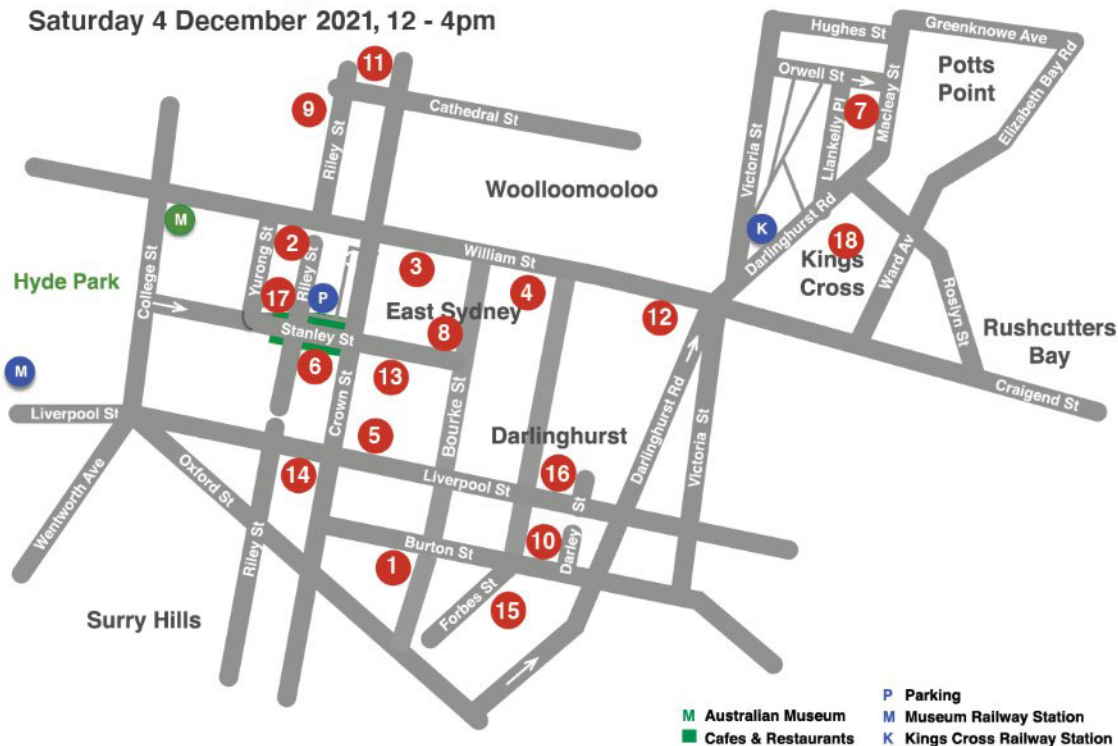

East Sydney Art Walk

Saturday 4 December 2021, 12 - 4pm

1. **APY Gallery**
45 Burton Street, East Sydney
2. **ARO**
51 William Street, East Sydney
3. **Australian Design Centre**
101 - 115 William Street, Darlinghurst
4. **Chalk Horse**
167 William Street, East Sydney
5. **CHAUFFEUR**
1/222 Liverpool Street, Darlinghurst
6. **COMA**
1st Floor, 71-73 Stanley Street East Sydney
7. **The Cross Art Projects**
8 Llanckelly Place, Kings Cross
8. **Disorder Gallery**
Door 108, Corner of Stanley Street and Bourke Street, East Sydney
9. **Firstdraft**
13-17 Riley Street, Woolloomooloo
10. **Gallery 9**
9 Darley Street, Darlinghurst
11. **Jerico Contemporary**
94 Cathedral Street, Woolloomooloo
12. **King Street Gallery on William**
177 William Street, Darlinghurst
13. **KRONENBERG MAIS WRIGHT**
91 Stanley Street, East Sydney
14. **Liverpool Street Gallery**
243a Liverpool Street, East Sydney
15. **National Art School**
Cnr Forbes St & Burton St, Darlinghurst
16. **Robin Gibson Gallery**
278 Liverpool Street, Darlinghurst
17. **Stanley Street Gallery**
52-54 Stanley Street, East Sydney
18. **STATION**
Suite 201, 20 Bayswater Road, Potts Point