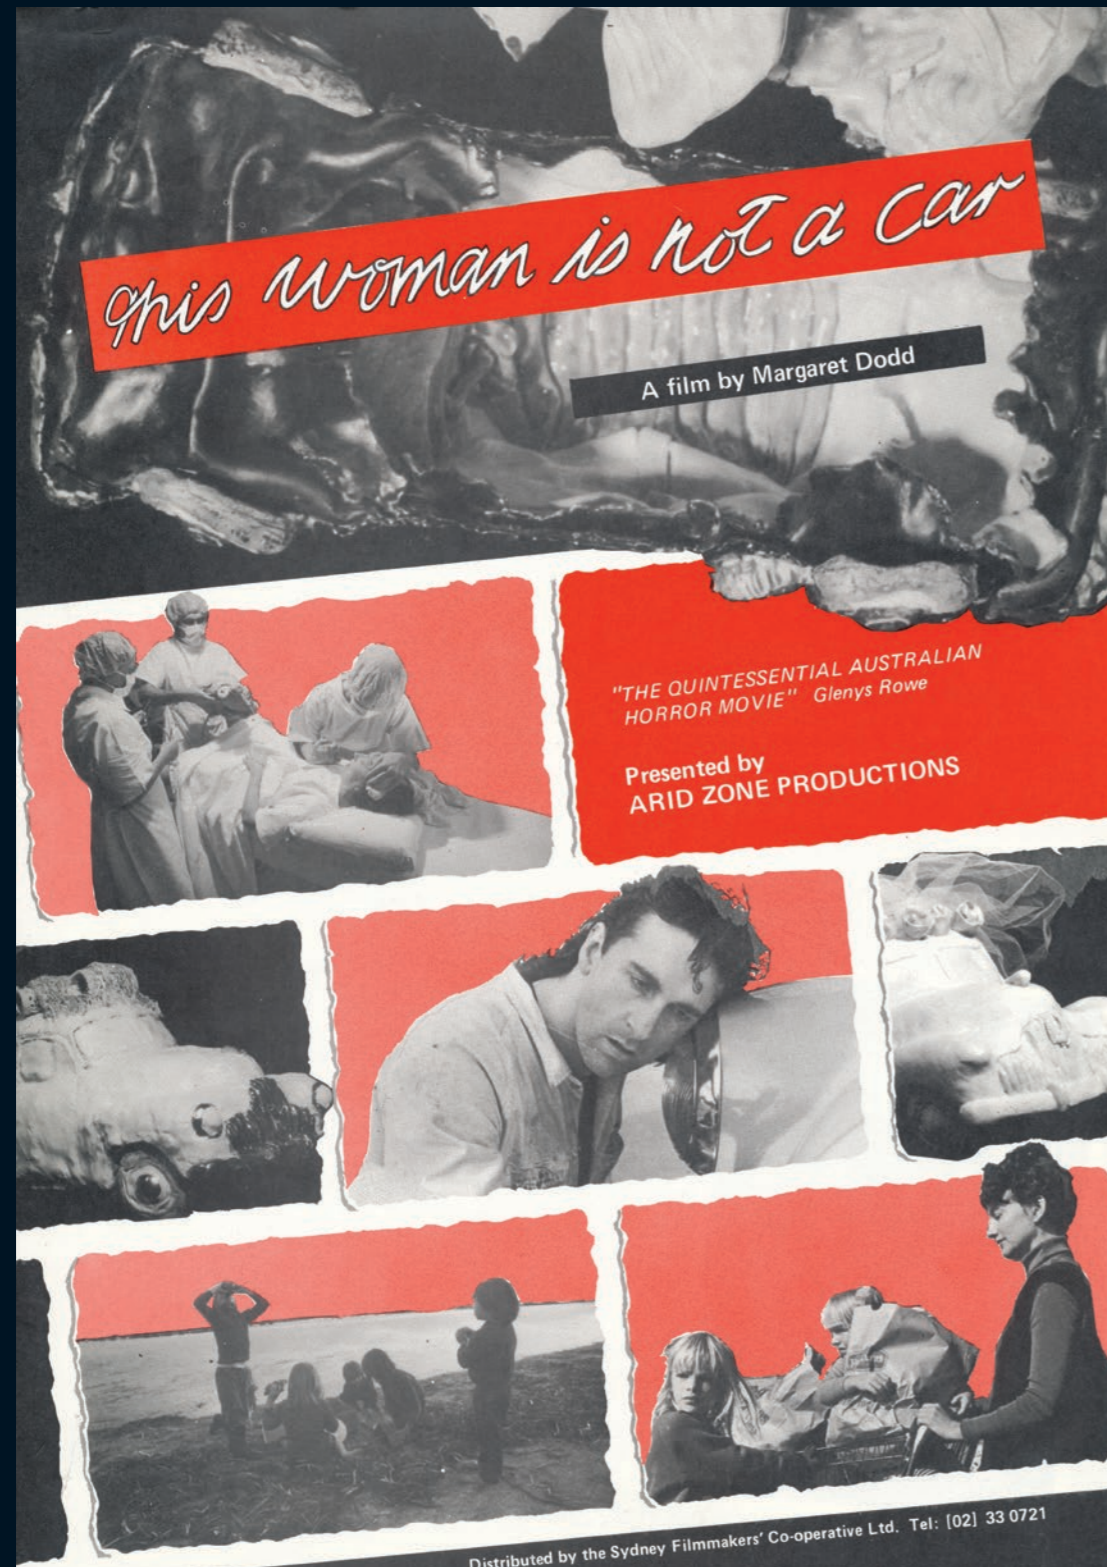

**This woman  
is not a car**

**MARGARET DODD**

*This Woman is Not a Car* film flyer (front)  
designed by Jan Mackay, 1982  
for Sydney Filmmakers Co-operative

Margaret Dodd directing Phil Colson  
*This Woman is Not a Car*, 1976  
photo: Doug Nicholas

*The Golden Holden*  
Holden Hypotheses series  
Margaret Dodd  
2014  
ceramic sculpture  
18 x 41 x 18 cm

*A Nice Rosie Lea and a Good Lie Down*  
The Chosen Vessel series  
Margaret Dodd & Alison Arnold  
2008  
porcelain  
14 x 37 x 16.2 cm